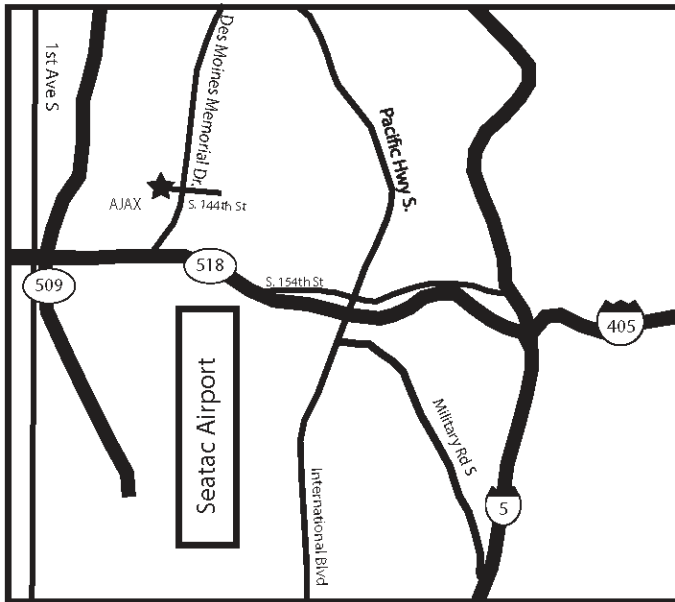

**Present this coupon for Special Daily Rate**

**1200 S. 144th ST  
Seattle, WA 98168  
206-244-8900**

**Our Parking Features:**

- 24 hour free shuttle 5 minute ride
- Easy fast access from Hwy 518 and Hwy 509
- 24 hour security cashier
- Lighted, paved and fenced
- 7 minute pickup
- Self park and self lock

**For Parking Reservation:** Call 206-244-8900 or [goajax@live.com](mailto:goajax@live.com)  
[www.ajaxparkingrus.com](http://www.ajaxparkingrus.com)

**Directions to AJAX Parking R US**

**From I-5: Take #154 Burien SeaTac Exit onto HWY 518. Head WEST on HWY 518 to Des Moines Memorial Drive Exit; one exit PAST SeaTac Airport Exit. Turn RIGHT at stop sign and LEFT at first light (144th ST). Lot is straight ahead.**

**From I-405: Go South until it turns into Hwy 518 and follow the above directions.**

**From Hwy 509 West Seattle: Take S 146th St Exit. Head East (Left) on S 146th St for 0.6 miles. Turn Left on S 144th St. Lot is straight ahead.**