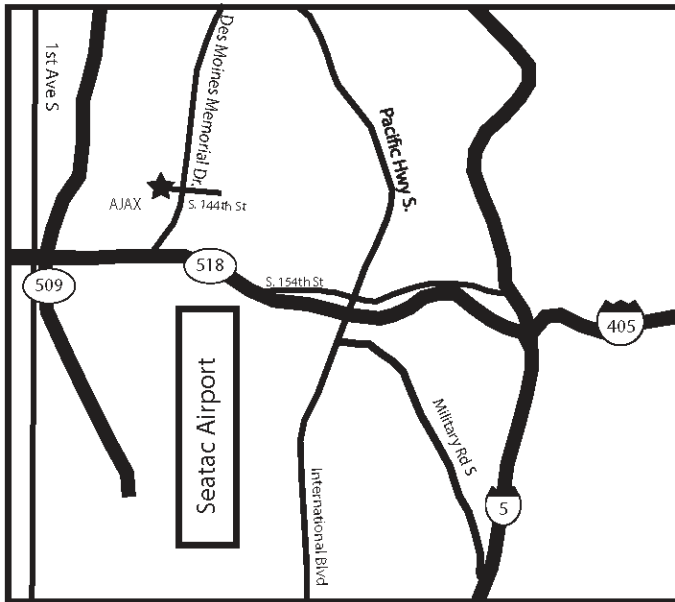

Present this coupon for Special Daily Rate

1200 S. 144th ST
Seattle, WA 98168
206-244-8900

Our Parking Features:

- 24 hour free shuttle 5 minute ride
- Easy fast access from Hwy 518 and Hwy 509
- 24 hour security cashier
- Lighted, paved and fenced
- 7 minute pickup
- Self park and self lock

For Parking Reservation: Call 206-244-8900 or goajax@live.com
www.ajaxparkingrus.com

Directions to AJAX Parking R US

From I-5: Take #154 Burien SeaTac Exit onto HWY 518. Head WEST on HWY 518 to Des Moines Memorial Drive Exit; one exit PAST SeaTac Airport Exit. Turn RIGHT at stop sign and LEFT at first light (144th ST). Lot is straight ahead.

From I-405: Go South until it turns into Hwy 518 and follow the above directions.

From Hwy 509 West Seattle: Take S 146th St Exit. Head East (Left) on S 146th St for 0.6 miles. Turn Left on S 144th St. Lot is straight ahead.